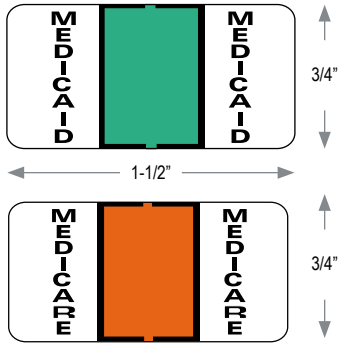

LABELS

Medicaid/Medicare Labels Mylar Sheets/Pages

STOCK NO.	PRODUCT	PRICE (EA.)
7106	Medicaid (aqua)	$ 15.00
Format: Sheets for end tab kits. (240 labels total)		
5806	Medicaid (aqua)	$ 16.20
Format: Pages for end code books. (270 labels total)		
7107	Medicare (orange)	$ 15.00
Format: Sheets for end tab kits. (240 labels total)		
5807	Medicare (orange)	$ 16.20
Format: Pages for end code books. (270 labels total)