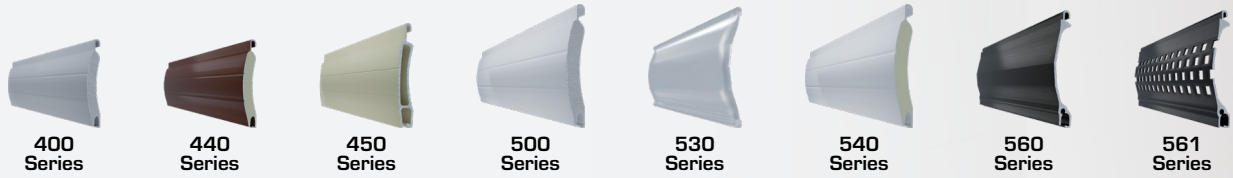

MATERIALS

- Minimal size, high-tech roll formed aluminum housing
- A variety of curtain styles and colors for that perfect look
- Gorgeous selection of low maintenance materials, with next generation powder coated finishes
- Commercial grade aluminum - Environmentally friendly material with positive effects during production and long term operation
- Clamp-on or screw-on options for a clean install and lasting durability
- High strength and durability means your storage is secure and protected at all times

FRAME & CURTAIN COLOR OPTIONS

- Not all series are available in all colors, contact your dealer for options
- Additional charge for dark bronze, black, and custom colors

BOTTOM BAR OPTIONS

- 57 mm (2.25 in) or 60 mm (2.36 in) Standard Bottom Bars
- Optimum durability withstands daily wear

SHUTTER CURTAIN STYLES AND SIZING

Pentagon TambourGuard curtain styles are finished in industry leading coatings, and provide options for visibility. Our engineered slats provide enhanced security as well as adding to the visual appeal of your facility.

SOLID CURTAIN							
	Description	400*	440*	450	500	540	560
	The solid curtain is available in the 400*, 440*, 450, 500, and 560 series. These series provide a highly secure barrier.	Roll formed aluminum with regular density foam filling	Roll formed aluminum with ultra hard resin core	Double wall extruded aluminum	Roll formed aluminum with regular density foam filling	Roll formed aluminum with ultra hard resin core	Single wall extruded aluminum
	* Available with light slots						