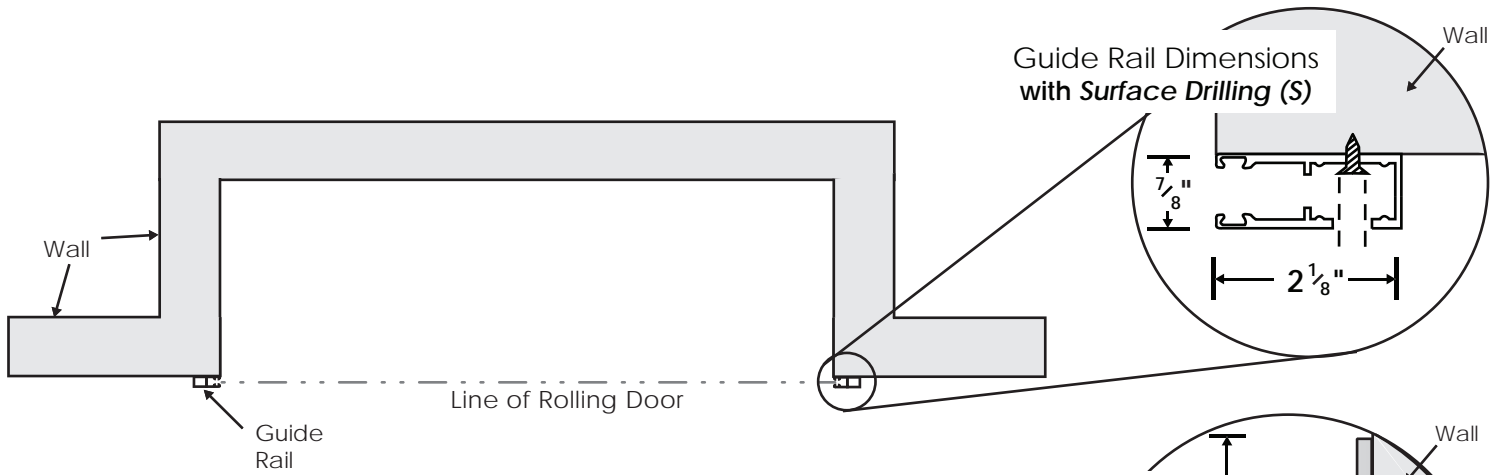

WALL INSTALLATION

SURFACE DRILLED, BOX OPTION A

Optional Surface Drilling (S-2)
(Door Mounted Inside Opening)
"L" Bracket mounted to Wall.
Guide mounted to "L" Bracket.