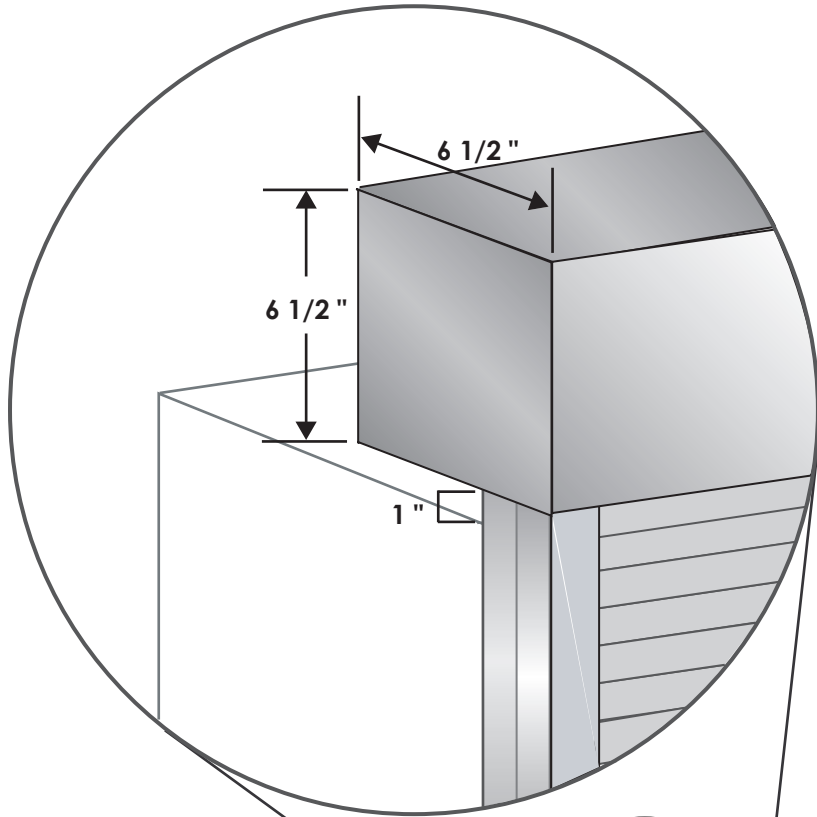

Housing Size for Overall Height

The bottom of the box / housing will be 1 inch above the top of the shelving. The box itself will generally be 6.5 x 6.5 inches square. In some cases, the box will be 7" x 7 inches square.