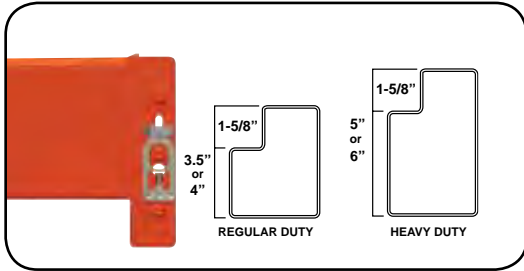

Step Load Beams

Deluxe form beams feature an improved safety clip which can be easily replaced and prevents the beam from detaching from the upright. Beams are interchangeable with most major pallet rack manufacturers. Beam length is measured by clear span between uprights. Beam capacities are based on an evenly distributed load. Sold per beam. Two beams are required to create a shelf. Color:

H x L	Cap. Per Pair	Model Number	Price Each
Regular Duty			
3.5" x 8'	3,420	215-IB35096	50.51
4.0" x 8'	4,400	215-IB40096	54.79
4.0" x 9'	3,680	215-IB40108	60.97
4.0" x 10'	3,020	215-IB40120	67.20
Heavy Duty			
5.0" x 8'	6,100	215-IB50096	62.75
5.0" x 9'	5,470	215-IB50108	69.94
5.0" x 10'	4,960	215-IB50120	77.11
5.0" x 12'	3,610	215-IB50144	91.46
6.0" x 12'	5,580	215-IB60144	115.61