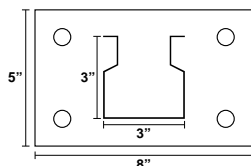

Pallet Rack

Regular Duty and Heavy Duty pallet rack features 3" x 3" columns and 5" x 8" seismic base plates. Regular duty uprights are constructed of 16 gauge steel and provide 16,100 lbs. capacity per upright. The heavy duty uprights feature a 23,300 lbs. capacity and are constructed from 14 gauge steel (regular and heavy duty capacities are based upon a maximum shelf spacing of 36").

The bolt together design of the pallet rack uprights provides a lower cost of ownership because components can be easily replaced when damaged during use. Traditional welded uprights would require replacement of the entire upright at a more significant cost. Step Load Beams feature a removable safety clip that allows for easy replacement of damaged clips. Racks are designed for use with a forklift (or other hydraulic or electrical lift) or for heavy duty hand stacking. Buy pallet rack uprights, beams, wire mesh decking and accessories separately or in complete "starter" and "add-on" units.

Popular tear drop design insures interchangeability with most major pallet rack manufacturers: Interlake (Original Style), Space Rack, USP, Lodi Metal-Tech, Steek King and Husky.

Uprights

Featuring a 3" x 3" standard column design and 5" x 8" base plate. Regular duty uprights are constructed of 16 gauge steel with a 16,100 lbs. capacity. Heavy duty uprights feature 14 gauge steel construction with a capacity of 23,300 lbs. (regular and heavy duty capacities based upon 36" maximum shelf spacing). Uprights utilize a bolt together design for easy component replacement. Beams can be adjusted every 2". Uprights can be shipped assembled for an additional charge per upright. Color: Light green.

Heavy Duty Upright