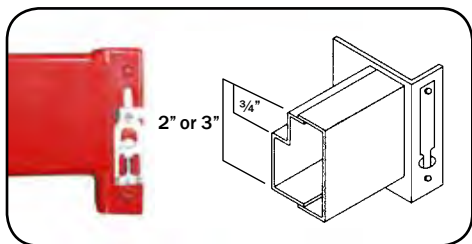

Step Load Beams

High capacity beams provide exceptional strength at a reasonable price. Built-in safety lock at end of beams helps prevent beams from accidentally getting knocked off uprights. Beam length is measured by clear span between uprights. Beams are designed specifically for use with wire mesh or 3/4" particle board decking. Beam color: Orange.

- » **Available in either 2" or 3" beam heights**
- » **Available in 24", 36", 48", 72" or 96" in length**
- » **Built-in safety clip for added safety**

H x L	Cap. Per Pair	Model Number	Price Each
2" x 48"	1,400	215-CB20048	14.87
2" x 72"	1,200	215-CB20072	21.38
2" x 96"	1,000	215-CB20096	27.90
3" x 24"	1,400	215-CBL30024	8.57
3" x 36"	1,200	215-CBL30036	12.39
3" x 48"	2,000	215-CB30048	18.31
3" x 72"	1,800	215-CB30072	26.54
3" x 96"	1,600	215-CB30096	34.80