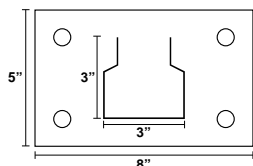

Pallet Rack

Regular Duty and Heavy Duty pallet rack features 3" x 3" columns and 5" x 8" seismic base plates. Regular duty uprights are constructed of 16 gauge steel and provide 16,100 lbs. capacity per upright. The heavy duty uprights feature a 23,300 lbs. capacity and are constructed from 14 gauge steel (regular and heavy duty capacities are based upon a maximum shelf spacing of 36").

The bolt together design of the pallet rack uprights provides a lower cost of ownership because components can be easily replaced when damaged during use. Traditional welded uprights would require replacement of the entire upright at a more significant cost. Step Load Beams feature a removable safety clip that allows for easy replacement of damaged clips. Racks are designed for use with a forklift (or other hydraulic or electrical lift) or for heavy duty hand stacking. Buy pallet rack uprights, beams, wire mesh decking and accessories separately or in complete "starter" and "add-on" units.

Popular tear drop design insures interchangeability with most major pallet rack manufacturers: Interlake (Original Style), Space Rack, USP, Lodi Metal-Tech, Steek King and Husky.

Uprights

Featuring a 3" x 3" standard column design and 5" x 8" base plate. Regular duty uprights are constructed of 16 gauge steel with a 16,100 lbs. capacity. Heavy duty uprights feature 14 gauge steel construction with a capacity of 23,300 lbs. (regular and heavy duty capacities based upon 36" maximum shelf spacing). Uprights utilize a bolt together design for easy component replacement. Beams can be adjusted every 2". Uprights can be shipped assembled for an additional charge per upright. Color: Light green.

Heavy Duty Upright