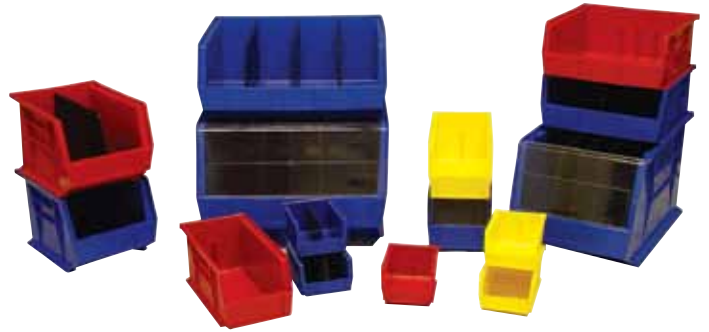

Stackable Bins

Stackable bins are made of heavy duty polypropylene with permanent molded-in color. They are virtually unbreakable and are water, rust and corrosion-proof. Ideal for assembly, production, manufacturing or repair areas. Finger grips are provided for ease of handling. Bin fronts have a large slotted label area. Reinforced ribs prevent bins from spreading under loads. Clear plastic windows are available to increase bin storage capacity while maintaining easy visibility of bin contents. Enhance bin functionality by adding optional bin dividers. Choose from 9 different sizes and 3 different colors (Blue, Yellow & Red). Sold in carton quantities only.