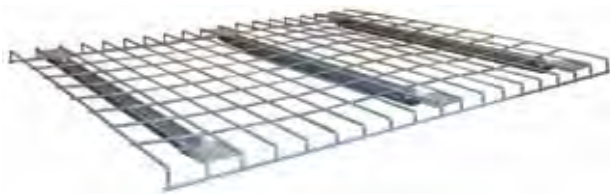

Wire Mesh Decking

Open wire construction reduces dust build-up and allows free light and air circulation, increases sprinkler effectiveness and improves visibility. Constructed of 4 gauge wire and 14 gauge flared channels. Featuring a durable powder coated finish and 2½" x 4½" wire spacing. Each level of decking consists of two or more smaller

D x W	Model Number	Price Each
36" x 46"	215-DF3646	41.97
36" x 58"	215-DF3658	58.62
42" x 46"	215-DF4246	49.52
42" x 58"	215-DF4258	68.57
48" x 46"	215-DF4846	59.50
48" x 58"	215-DF4858	81.87