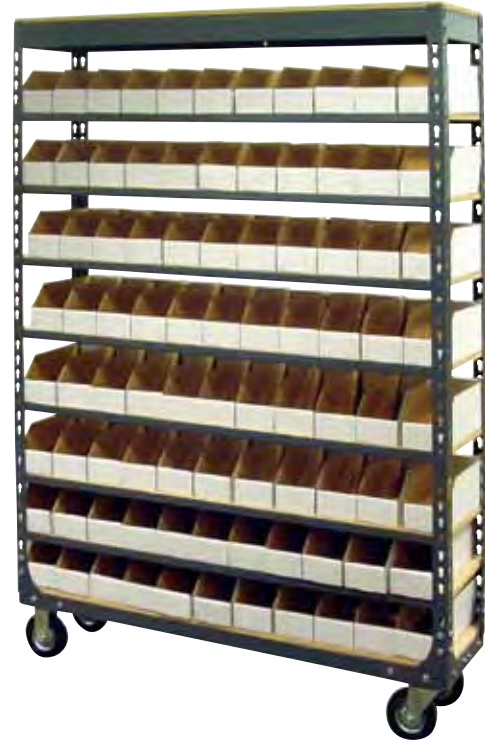

Mobile Shelving with Plastic or Corrugated Small Parts Bins

These highly functional mobile shelf carts are complete with either plastic or corrugated small parts bins. Units are available in single or double sided configurations to fit your needs. Heavy duty steel construction insures years of dependable service and allows easy transport of bins to work areas. Heavy-duty mobile shelf carts feature 5" casters (2 swivel and 2 rigid). Steel color: Powder coated gray. Cart capacity: 600 lbs. Features 1/2" particle board decking.

Bin D x W x H	Unit W x D x H	Bins Per Level	# of Levels w/Bins	Total # of Bins	# of Shelves	Mobile Shelving w/ Plastic Bins		Mobile Shelving w/ Corrugated Bins		
						Model Number	Price Each	Model Number	Price Each	
37" High Units - Single Sided										
4" x 12" x 4"	48" x 12" x 37"	11	4	44	5	CA5-4812-30W-S4	295.90	CA5-4812-30W-C4	260.79	
6" x 12" x 4"	48" x 12" x 37"	7	4	28	5	CA5-4812-30W-S6	295.27	CA5-4812-30W-C6	250.29	
8" x 12" x 4"	48" x 12" x 37"	5	4	20	5	CA5-4812-30W-S8	277.92	CA5-4812-30W-C8	243.90	
4" x 18" x 4"	48" x 18" x 37"	11	4	44	5	CA5-4818-30W-S4	347.61	CA5-4818-30W-C4	307.42	
6" x 18" x 4"	48" x 18" x 37"	7	4	28	5	CA5-4818-30W-S6	337.58	CA5-4818-30W-C6	288.18	
37" High Units - Double Sided										
4" x 12" x 4"	48" x 24" x 37"	22	4	88	5	CA5-4824-30W-S4	422.16	CA5-4824-30W-C4	351.94	
6" x 12" x 4"	48" x 24" x 37"	14	4	56	5	CA5-4824-30W-S6	420.90	CA5-4824-30W-C6	330.94	
8" x 12" x 4"	48" x 24" x 37"	10	4	40	5	CA5-4824-30W-S8	386.21	CA5-4824-30W-C8	318.17	
4" x 18" x 4"	48" x 36" x 37"	22	4	88	5	CA5-4836-30W-S4	529.75	CA5-4836-30W-C4	449.36	
6" x 18" x 4"	48" x 36" x 37"	14	4	56	5	CA5-4836-30W-S6	509.67	CA5-4836-30W-C6	410.89	
67" High Units - Single Sided										
4" x 12" x 4"	48" x 12" x 67"	11	8	88	9	CA9-4812-60W-S4	440.55	CA9-4812-60W-C4	370.32	
6" x 12" x 4"	48" x 12" x 67"	7	8	56	9	CA9-4812-60W-S6	439.29	CA9-4812-60W-C6	349.32	
8" x 12" x 4"	48" x 12" x 67"	5	8	40	9	CA9-4812-60W-S8	404.60	CA9-4812-60W-C8	336.56	
4" x 18" x 4"	48" x 18" x 67"	11	8	88	9	CA9-4818-60W-S4	528.59	CA9-4818-60W-C4	448.20	
6" x 18" x 4"	48" x 18" x 67"	5	8	56	9	CA9-4818-60W-S6	508.52	CA9-4818-60W-C6	409.73	
67" High Units - Double Sided										
4" x 12" x 4"	48" x 24" x 37"	22	8	176	9	CA9-4824-60W-S4	663.03	CA9-4824-60W-C4	522.59	
6" x 12" x 4"	48" x 24" x 37"	14	8	112	9	CA9-4824-60W-S6	660.51	CA9-4824-60W-C6	480.59	
8" x 12" x 4"	48" x 24" x 37"	10	8	80	9	CA9-4824-60W-S8	591.13	CA9-4824-60W-C8	455.05	
4" x 18" x 4"	48" x 36" x 37"	22	8	176	9	CA9-4836-60W-S4	843.36	CA9-4836-60W-C4	682.58	
6" x 18" x 4"	48" x 36" x 37"	10	8	112	9	CA9-4836-60W-S6	803.21	CA9-4836-60W-C6	605.64