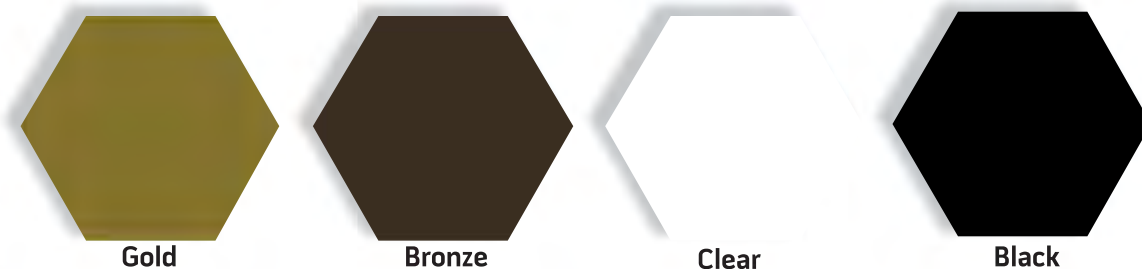

# Standard Paint Finishes

All products are painted with an electrostatic powder coat paint, ensuring a consistent, high quality, durable finish. We only use the most advanced painting technologies which are EPA tested and approved. Powder coat paint is solvent free and environmentally safe.

## Anodized Finishes

Only Available for Rigid Rak™ Hook products

T=Textured Finish  
 \* Matching PVC Edge  
 † Available T-Mold Color

The paint, melamine, and laminate samples shown are for representative purposes only. They are not actual samples. Contact the factory if actual samples are required. Custom-match colors are available, to include other manufacturers' colors. Other laminate and melamine options are available and may be subject to increased cost and lead time. Contact the factory for additional information.

# Standard Melamine & Laminate Colors

M=Melamine      L=Laminate

\* Matching PVC Edge      ‡=Black PVC Edge      †=Pebble PVC Edge