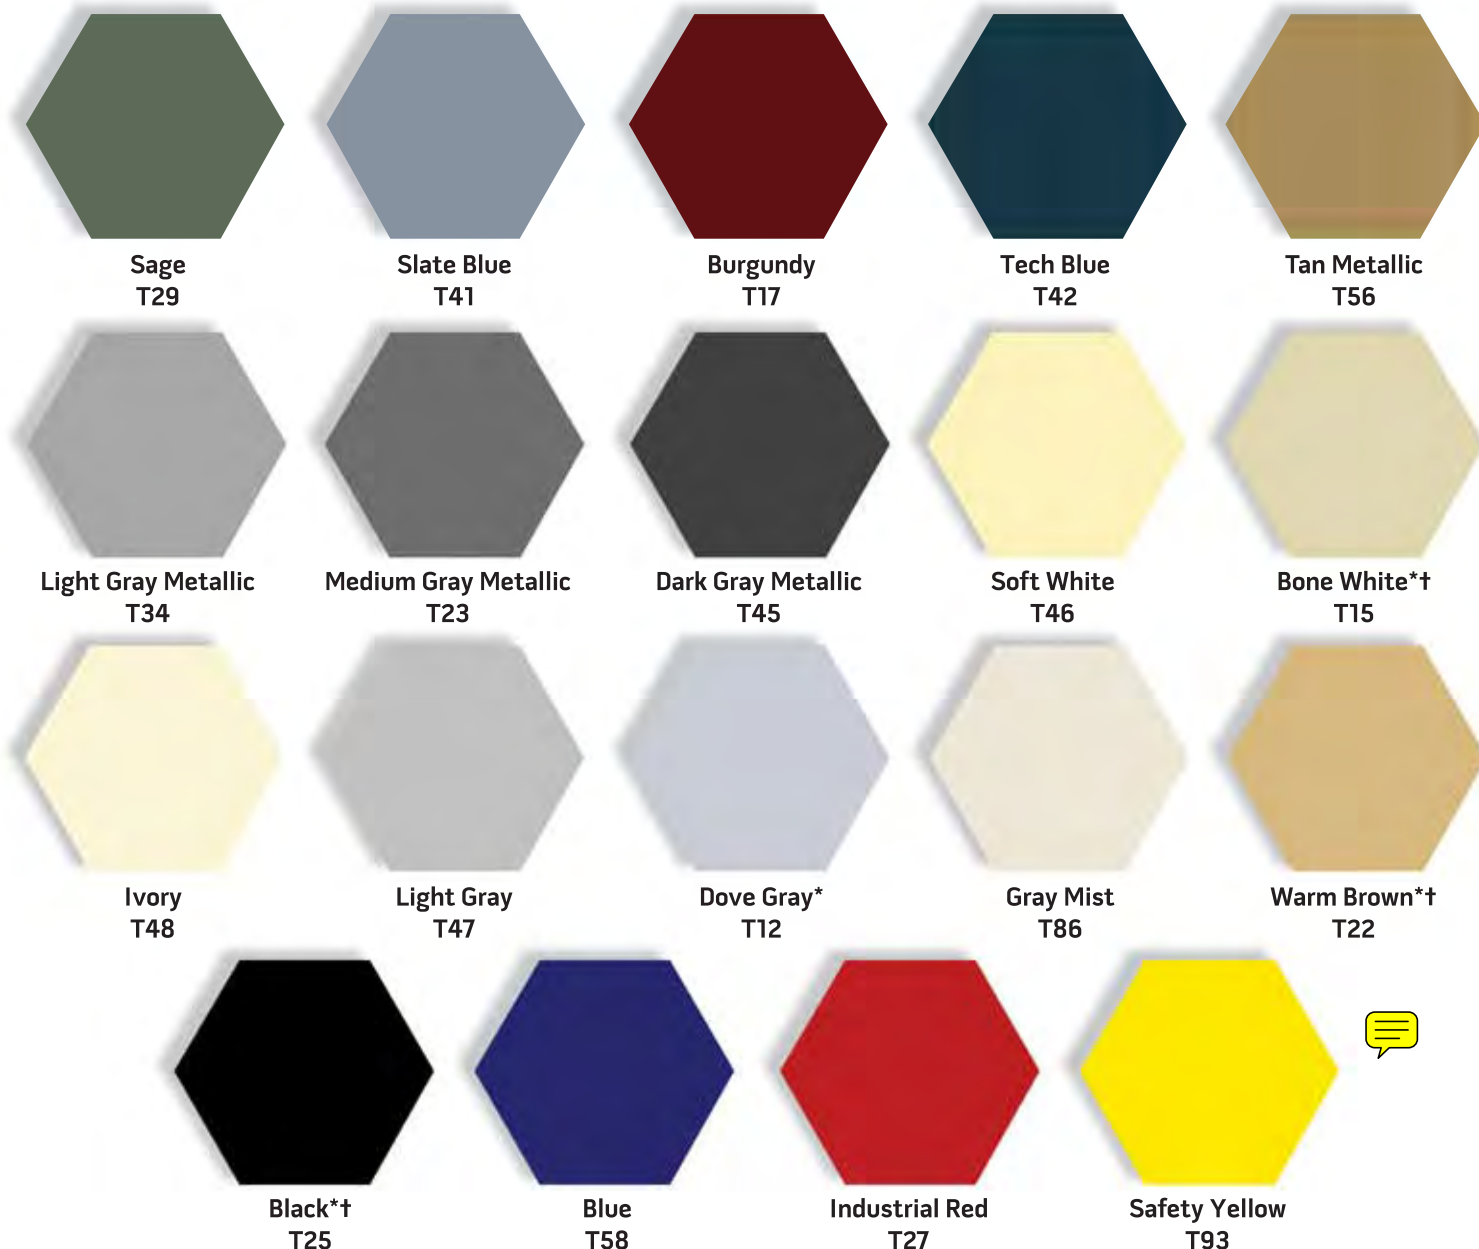

## Anodized Finishes

Only Available for Rigid Rak™ Hook products

T=Textured Finish  
 \* Matching PVC Edge  
 † Available T-Mold Color

The paint, melamine, and laminate samples shown are for representative purposes only. They are not actual samples. Contact the factory if actual samples are required. Custom-match colors are available, to include other manufacturers' colors. Other laminate and melamine options are available and may be subject to increased cost and lead time. Contact the factory for additional information.

# Standard Melamine & Laminate Colors

M=Melamine      L=Laminate

\* Matching PVC Edge      ‡=Black PVC Edge      †=Pebble PVC Edge