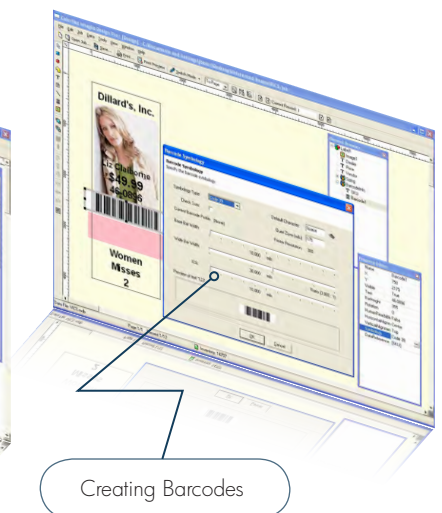

Intaglio is a cross-industry; turn key design solution for on-demand printing capable of constructing designs containing custom TRUMATCH® colors, Grade A ANSI barcode, and creating data fields that allow direct data input or data importation from almost any type of database. Text fields with Word Wrap capability is also a standard feature of Intaglio.

Intaglio is intuitive, easy to use, has robust functionality and outperforms software priced much higher!

PRINTER COMPATIBILITY

Each Intaglio design is customized and optimized for inkjet and laser printer output. Used alone or producing designs for any of the suite of Colorflex demand print software; *Web-based LabelsAnywhere.com, LabelsAnywhere Desktop, Watchdog Enterprise* you will obtain unsurpassed, high quality, consistent printing results.

CROSS INDUSTRY CAPABILITY

Demand printed label and document solutions for many industries can now be created using Intaglio design software by Colorflex. Complete control of all print elements in the design process allow for very complex and sophisticated designs.

Create your own unique design or choose one from a large and ever increasing Colorflex Library of solutions for various industries.

IF YOU CAN THINK IT.. YOU CAN DESIGN IT.. AND PRINT IT!!

KEY FEATURES

- Scalable, high-resolution barcode creation from algorithms not fonts
- Multiple color mapping on a single design
- Multiple label designs on a single sheet
- Precise custom color control
- Full range Font size adjustability
- Text field Word Wrap function
- Complex data generation (sequential numbers, constants, increments, prefixes, suffixes)