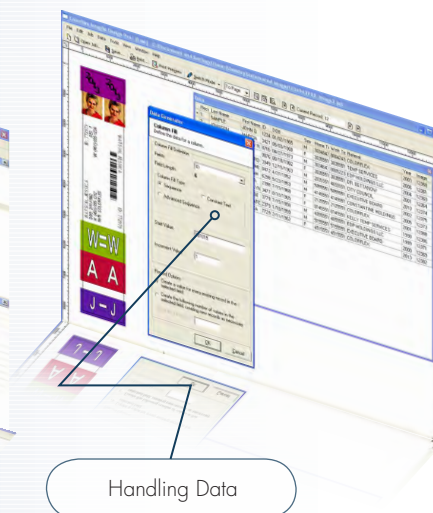

Intaglio is a cross-industry; turn key design solution for on-demand printing capable of constructing designs containing custom TRUMATCH® colors, Grade A ANSI barcode, and creating data fields that allow direct data input or data importation from almost any type of database. Text fields with Word Wrap capability is also a standard feature of Intaglio.

Intaglio is intuitive, easy to use, has robust functionality and outperforms software priced much higher!

PRINTER COMPATIBILITY

Each Intaglio design is customized and optimized for inkjet and laser printer output. Used alone or producing designs for any of the suite of Colorflex demand print software; *Web-based LabelsAnywhere.com, LabelsAnywhere Desktop, Watchdog Enterprise* you will obtain unsurpassed, high quality, consistent printing results.

CROSS INDUSTRY CAPABILITY

Demand printed label and document solutions for many industries can now be created using Intaglio design software by Colorflex. Complete control of all print elements in the design process allow for very complex and sophisticated designs.

Create your own unique design or choose one from a large and ever increasing Colorflex Library of solutions for various industries.

IF YOU CAN THINK IT.. YOU CAN DESIGN IT.. AND PRINT IT!!

KEY FEATURES

- Scalable, high-resolution barcode creation from algorithms not fonts
- Multiple color mapping on a single design
- Multiple label designs on a single sheet
- Precise custom color control
- Full range Font size adjustability
- Text field Word Wrap function
- Complex data generation (sequential numbers, constants, increments, prefixes, suffixes)